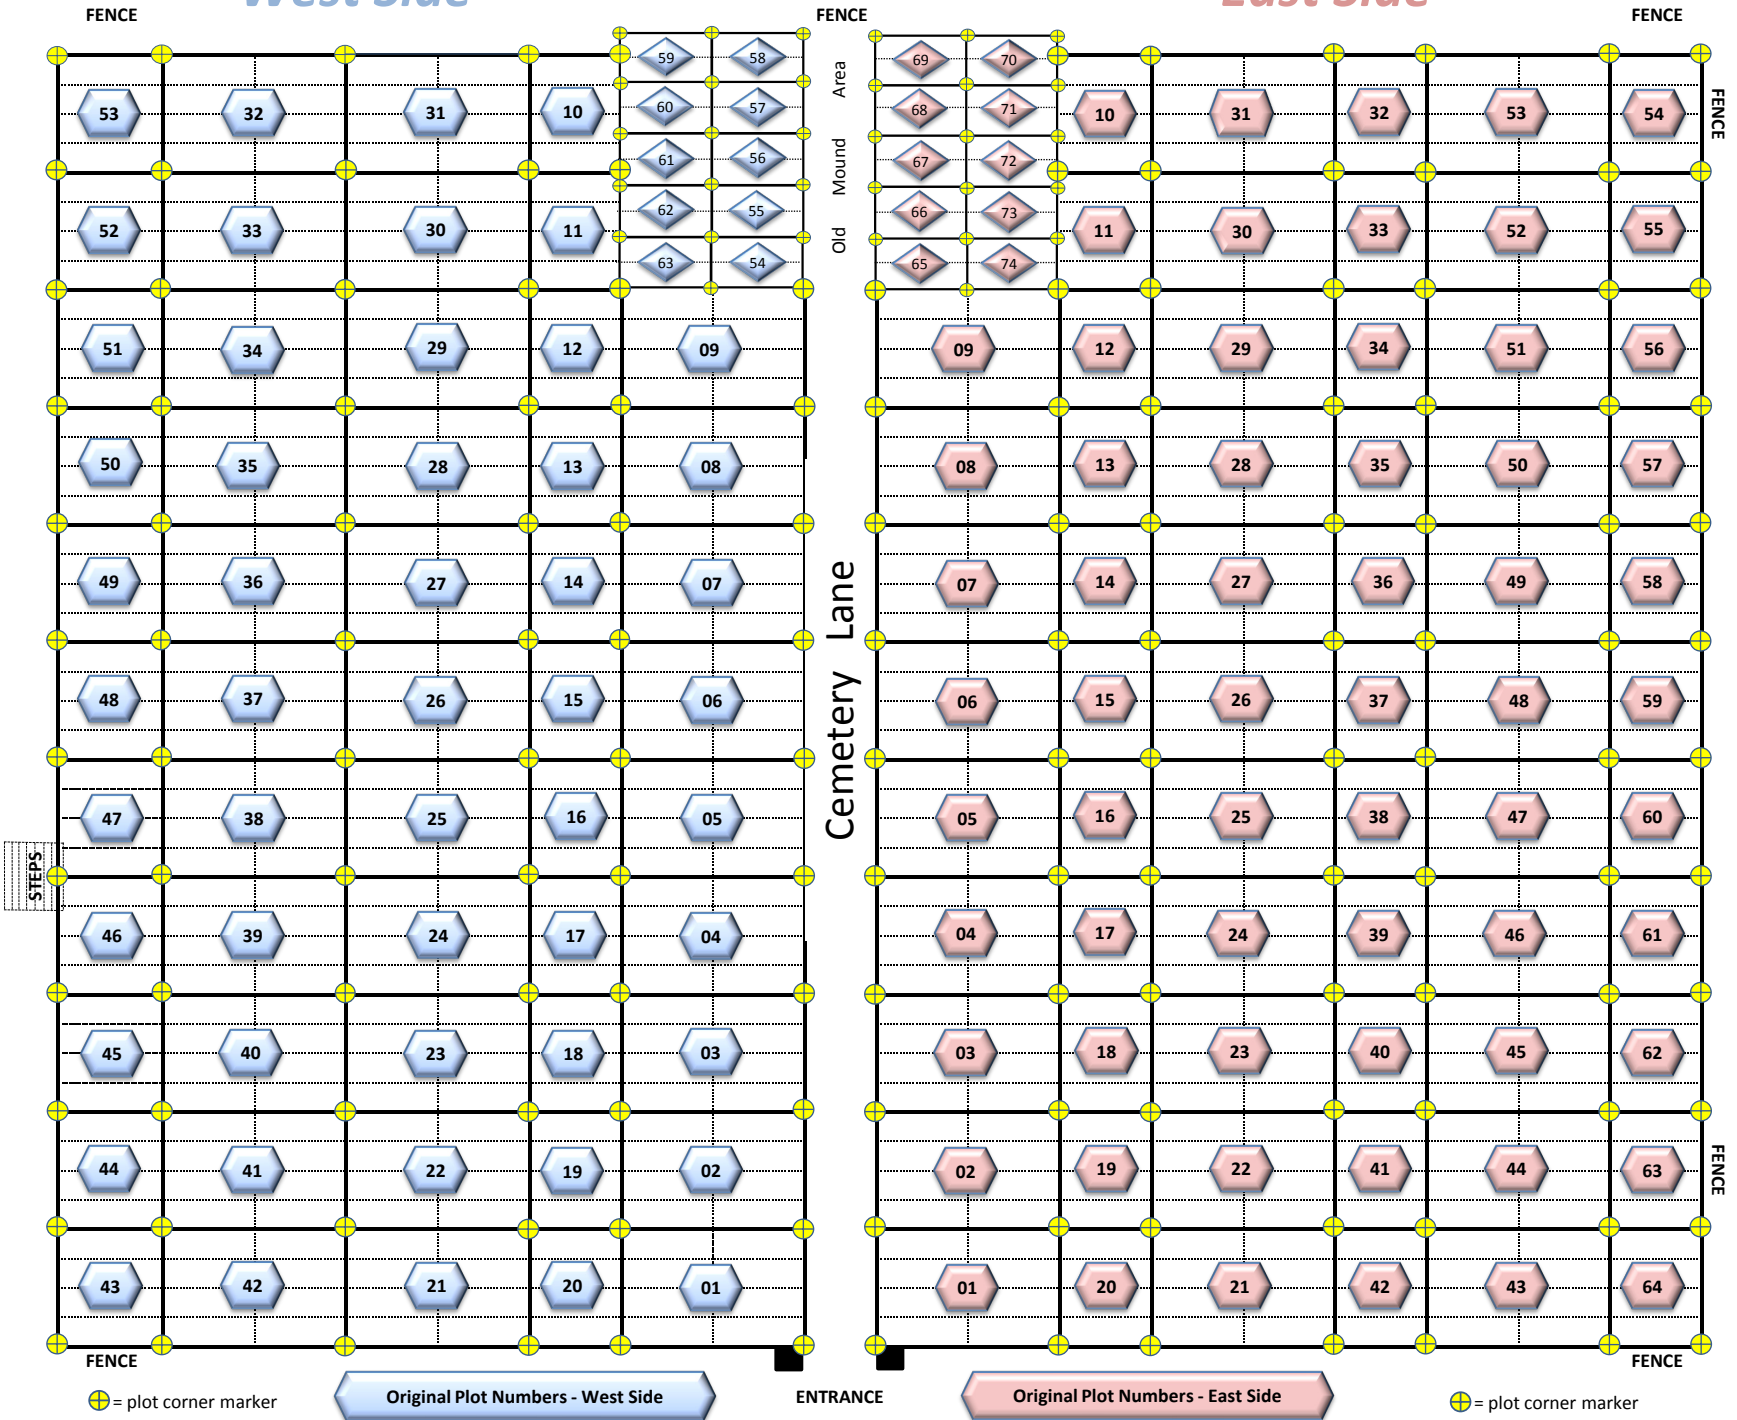

West Bend UMC Cemetery

West Side

East Side

⊕ = plot corner marker

Original Plot Numbers - West Side

ENTRANCE

Original Plot Numbers - East Side

⊕ = plot corner marker